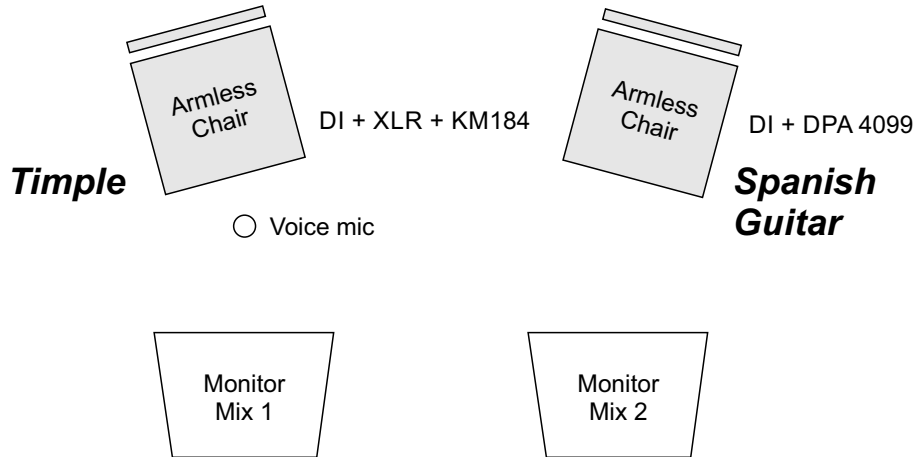

Germán López

Stage Plan

Audience

Channel	Instrument	Microphones
1	Timple	DI - BSS 133 or similar
2	Timple	XLR - Artist provides microphone
3	Timple	Neumann KM184
4	Guitar	DI - BSS 133 or similar
5	Guitar	DPA 4099 or Neumann KM184
6	Vox	Shure SM58